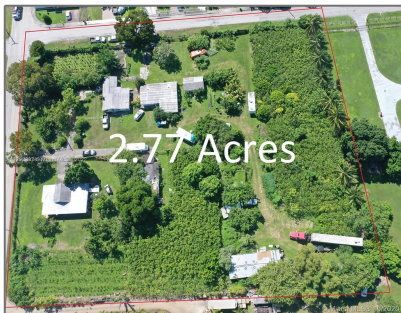

# Commercial Land For Sale

- 25964 SW 134th Ave, Homestead, Florida 33032

## Basic

Property Type: **Commercial Land**

Listing Type: **For Sale**

Listing ID: **A11292337**

Price: **\$1,650,000**

Lot Area: **124,787 Sqft**

## Address

Country: **US**

State: **FL**

County: **Miami-Dade County**

City: **Homestead**

Zipcode: **33032**

Street: **25964 SW 134th Ave**

Floor Number: **0**