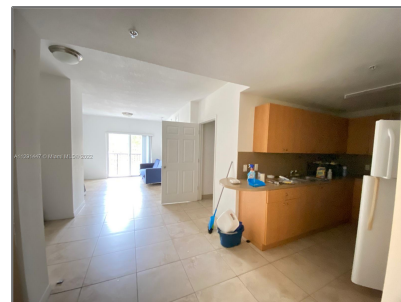

Residential Lease For Rent

750 Sqft - 435 SW 12th Ave # 204, Miami, Florida 33130

Basic

Property Type: **Residential Lease**

Listing Type: **For Rent**

Listing ID: **A11291447**

Price: **\$1,850**

Bedrooms: **1**

Bathrooms: **1**

Square Footage: **750 Sqft**

Year Built: **2011**

Lot Area: **11,790 Sqft**

Address

Country: **US**

State: **FL**

County: **Miami-Dade County**

City: **Miami**

Zipcode: **33130**

Features

✓	Swimming Pool:	Community
✓	Heating System:	Central
✓	Cooling System:	Central Air
✓	View:	Other
✓	Furnished:	Unfurnished

Street: **435 SW 12th Ave #
204**

Building Name: **LAWRENCE
ESTATE LAND CO**