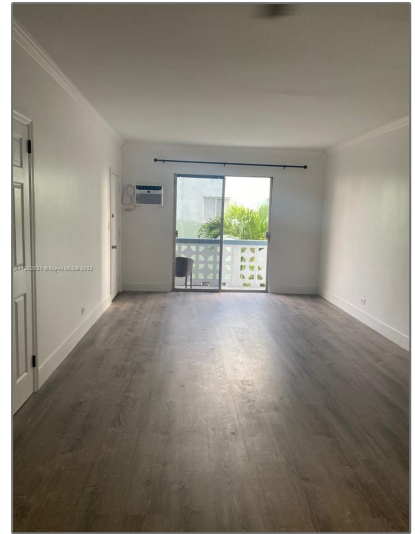

Residential Lease For Rent

1,050 Sqft - 6805 Abbott Ave # 3, Miami Beach, Florida 33141

Basic

Property Type:	Residential Lease
Listing Type:	For Rent
Listing ID:	A11282521
Price:	\$2,595
Bedrooms:	2
Bathrooms:	2
Square Footage:	1,050 Sqft
Year Built:	1948
Lot Area:	7,381 Sqft