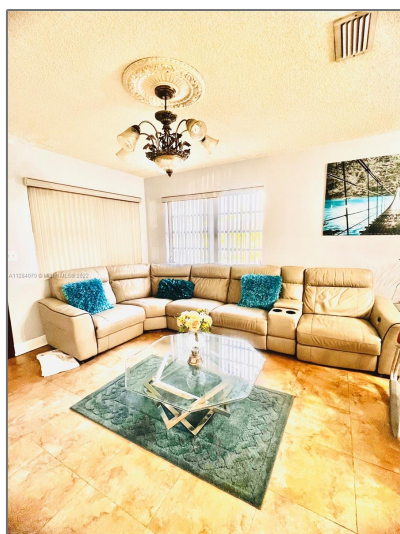

Residential For Sale

1,352 Sqft - 3635 E 2nd Ave, Hialeah, Florida
33013

Basic

| | |
|-----------------|--------------------|
| Property Type: | Residential |
| Listing Type: | For Sale |
| Listing ID: | A11284070 |
| Price: | \$464,900 |
| Bedrooms: | 3 |
| Bathrooms: | 2 |
| Square Footage: | 1,352 Sqft |
| Year Built: | 1959 |
| Lot Area: | 4,950 Sqft |