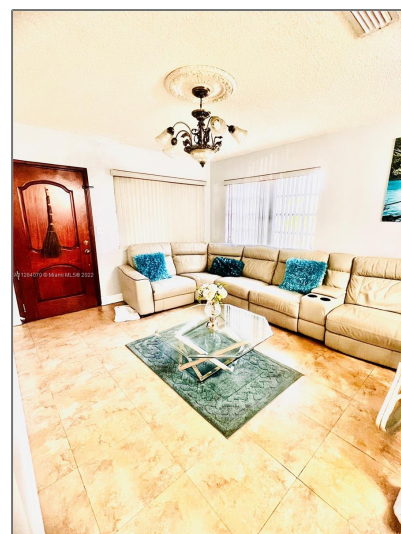

Residential For Sale

1,352 Sqft - 3635 E 2nd Ave, Hialeah, Florida
33013

Basic

| | |
|-----------------|--------------------|
| Property Type: | Residential |
| Listing Type: | For Sale |
| Listing ID: | A11284070 |
| Price: | \$464,900 |
| Bedrooms: | 3 |
| Bathrooms: | 2 |
| Square Footage: | 1,352 Sqft |
| Year Built: | 1959 |
| Lot Area: | 4,950 Sqft |