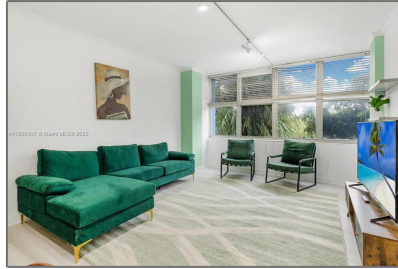

Residential For Sale

1,045 Sqft - 7441 Wayne Ave # 2P, Miami Beach, Florida 33141

Basic

Property Type:	Residential
Listing Type:	For Sale
Listing ID:	A11290431
Price:	\$295,000
Bedrooms:	2
Bathrooms:	2
Square Footage:	1,045 Sqft
Year Built:	1964

Address

Country:	US
State:	FL
County:	Miami-Dade County
City:	Miami Beach
Zipcode:	33141
Street:	7441 Wayne Ave # 2P
Building Name:	PARKVIEW POINT CONDO
Floor Number:	0

Features

<input checked="" type="checkbox"/>	Heating System:	Central
<input checked="" type="checkbox"/>	Cooling System:	Central Air
<input checked="" type="checkbox"/>	View:	Garden View, Other View
<input checked="" type="checkbox"/>	Pet Allowed:	Restrictions Or Possible Restrictions