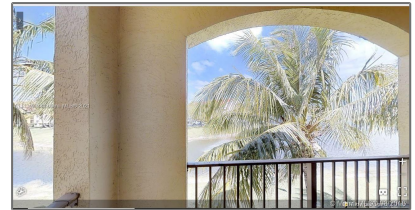

Residential Lease For Rent

760 Sqft - 4280 San Marino Blvd # 304, West
Palm Beach, Florida 33409

Basic

Property Type: **Residential Lease**

Listing Type: **For Rent**

Listing ID: **A11131938**

Price: **$1,499**

Bedrooms: **1**

Bathrooms: **1**

Square Footage: **760 Sqft**

Year Built: **2002**

Lot Area: **952,741 Sqft**

Address

Country: **US**

State: **FL**

County: **Palm Beach County**

City: **West Palm Beach**

Zipcode: **33409**

Features

✓ Swimming Pool: **Community**

✓ Cooling System: **Central Air, Ceiling Fan(s)**

✓ View: **Lake, Garden**

✓ Pet Allowed: **More Than 20 Lbs**

✓ Furnished: **Unfurnished**