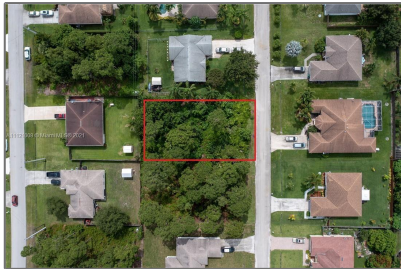

Land/boat Docks For Sale

- 1749 SW Haylake Ave, Port St. Lucie, Florida
34953

Basic

Property Type:	Land/boat Docks
Listing Type:	For Sale
Listing ID:	A11121008
Price:	\$114,900
Lot Area:	10,375 Sqft

Address