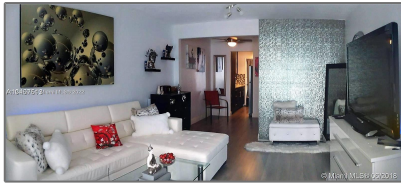

# Residential Lease For Rent

447 Sqft - 835 Meridian Ave # 10, Miami Beach,  
Florida 33139

## Basic

Property Type: **Residential Lease**

Listing Type: **For Rent**

Listing ID: **A11286292**

Price: **\$2,000**

Bathrooms: **1**

Square Footage: **447 Sqft**

Year Built: **1965**