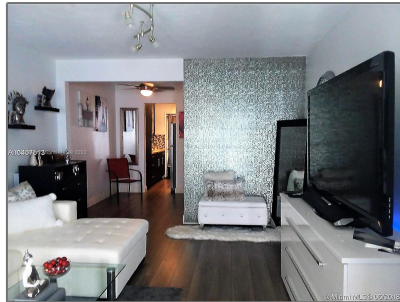

# Residential Lease For Rent

447 Sqft - 835 Meridian Ave # 10, Miami Beach,  
Florida 33139

## Basic

Property Type: **Residential Lease**

Listing Type: **For Rent**

Listing ID: **A11286292**

Price: **\$2,000**

Bathrooms: **1**

Square Footage: **447 Sqft**

Year Built: **1965**