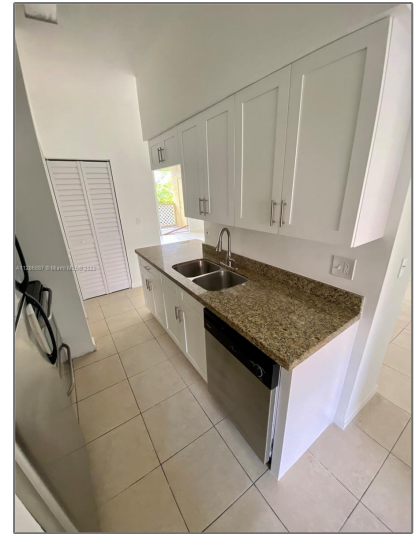

# Residential Lease For Rent

1,077 Sqft - 18350 NW 68th Ave # C, Hialeah,  
Florida 33015

## Basic

Property Type: **Residential Lease**

Listing Type: **For Rent**

Listing ID: **A11286887**

Price: **\$2,500**

Bedrooms: **2**

Bathrooms: **2**

Square Footage: **1,077 Sqft**