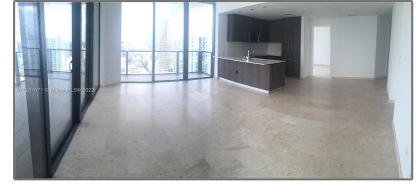

Residential Lease For Rent

1,265 Sqft - 68 SE 6th St # 3412, Miami, Florida
33131

Basic

Property Type: **Residential Lease**

Listing Type: **For Rent**

Listing ID: **A11287671**

Price: **\$6,200**

Bedrooms: **2**

Bathrooms: **2**

Half Bathrooms: **1**

Square Footage: **1,265 Sqft**

Year Built: **2016**

Address

Country: **US**

State: **FL**

County: **Miami-Dade County**