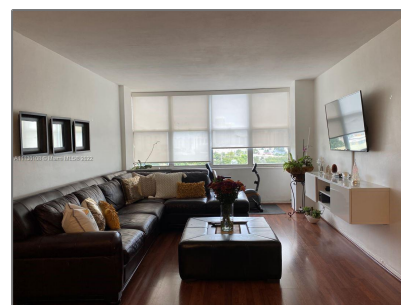

Residential For Sale

1,045 Sqft - 7441 Wayne Ave # 9Q, Miami Beach, Florida 33141

Basic

Property Type: **Residential**

Listing Type: **For Sale**

Listing ID: **A11130108**

Price: **\$270,000**

Bedrooms: **2**