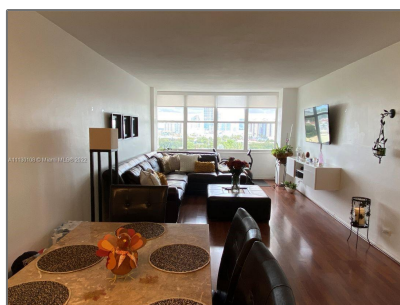

Residential For Sale

1,045 Sqft - 7441 Wayne Ave # 9Q, Miami Beach, Florida 33141

Basic

Property Type: **Residential**

Listing Type: **For Sale**

Listing ID: **A11130108**

Price: **\$270,000**

Bedrooms: **2**