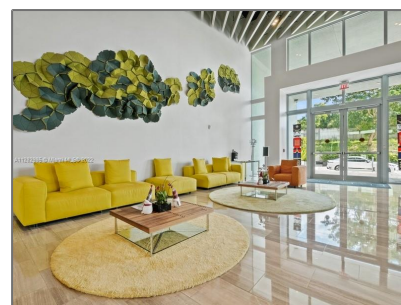

Residential For Sale

675 Sqft - 1600 SW 1st Ave # 609, Miami, Florida
33129

Basic

Property Type: **Residential**

Listing Type: **For Sale**

Listing ID: **A11282985**

Price: **\$499,000**

Bedrooms: **1**

Zipcode: **33129**

Street: **1600 SW 1st Ave #
609**

Building Name: **LE PARC AT
BRICKELL**

Floor Number: **0**

Features

✓ Heating System: Central, Electric

✓ Cooling System: Central Air, Electric

✓ View: Bay, Garden View, Skyline