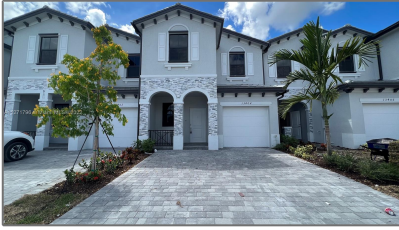

# Residential Lease For Rent

- 13404 SW 286th St, Miami, Florida 33033

## Basic

Property Type:	<b>Residential Lease</b>
Listing Type:	<b>For Rent</b>
Listing ID:	<b>A11271796</b>
Price:	<b>\$2,800</b>
Bedrooms:	<b>3</b>
Bathrooms:	<b>2</b>
Half Bathrooms:	<b>1</b>
Lot Area:	<b>1,914 Sqft</b>

## Address

Country:	<b>US</b>
State:	<b>FL</b>
County:	<b>Miami-Dade County</b>
City:	<b>Miami</b>
Zipcode:	<b>33033</b>
Street:	<b>13404 SW 286th St</b>
Building Name:	<b>Pine Vista</b>
Floor Number:	<b>0</b>