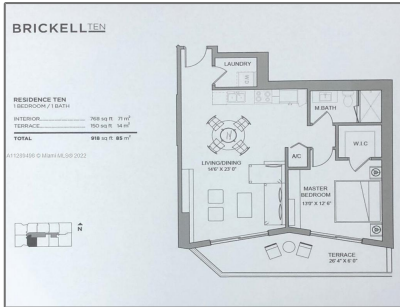

Residential Lease For Rent

648 Sqft - 1010 SW 2nd ave # 610, Miami, Florida 33130

Basic

Property Type: **Residential Lease**

Listing Type: **For Rent**

Listing ID: **A11289498**

Price: **\$2,900**

Bedrooms: **1**

Bathrooms: **1**

Square Footage: **648 Sqft**

Address

Country: **US**

State: **FL**

County: **Miami-Dade County**

City: **Miami**

Zipcode: **33130**

Street: **1010 SW 2nd ave # 610**

Building Name: **Brickell Ten**

Floor Number: **0**

Agent

Features

Swimming Pool: **In Ground**

View: **Pool**

Pet Allowed: **Restrictions Or Possible Restrictions**