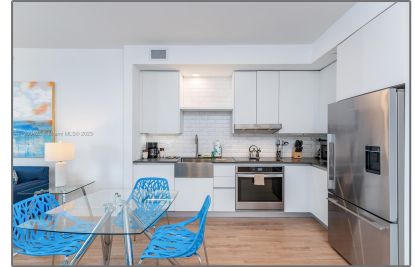

# Residential Lease For Rent

1,200 Sqft - 650 NE 2nd Ave, Miami, Florida  
33132