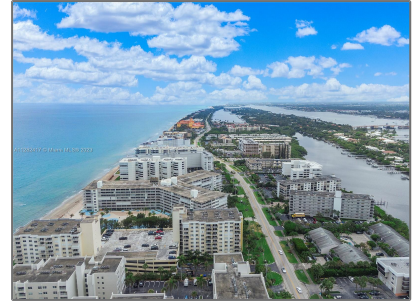

Residential For Sale

802 Sqft - 3540 S Ocean Blvd # 514, South Palm Beach, Florida 33480

Basic

Property Type:	Residential
Listing Type:	For Sale
Listing ID:	A11282417
Price:	\$350,000
Bedrooms:	1
Bathrooms:	1
Half Bathrooms:	1
Square Footage:	802 Sqft
Year Built:	1974

Address

Country:	US
State:	FL
County:	Palm Beach County
City:	South Palm Beach
Zipcode:	33480
Street:	3540 S Ocean Blvd # 514
Building Name:	LE CHATEAU ROYAL CONDO
Floor Number:	0

Features

<input checked="" type="checkbox"/>	Heating System:	Central, Electric
<input checked="" type="checkbox"/>	Cooling System:	Central Air, Electric
<input checked="" type="checkbox"/>	View:	Intracoastal View, Other View
<input checked="" type="checkbox"/>	Patio:	Open Balcony
<input checked="" type="checkbox"/>	Furnished:	Unfurnished