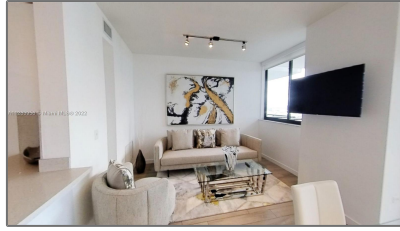

Residential Lease For Rent

828 Sqft - 999 SW 1st Ave # 2915, Miami, Florida
33130

Basic

Property Type: **Residential Lease**

Listing Type: **For Rent**

Listing ID: **A11283958**

Price: **\$3,600**

Bedrooms: **1**

Zipcode: **33130**

Street: **999 SW 1st Ave #
2915**

Building Name: **NINE AT MARY
BRICKELL VIL**

Floor Number: **0**

Features

✓ Swimming Pool: **Above Ground**

✓ Heating System: **Central**

✓ Cooling System: **Central Air**