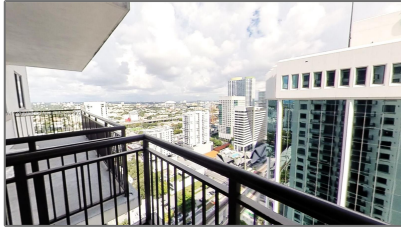

Residential Lease For Rent

828 Sqft - 999 SW 1st Ave # 2915, Miami, Florida
33130

Basic

Property Type: **Residential Lease**

Listing Type: **For Rent**

Listing ID: **A11283958**

Price: **\$3,600**

Bedrooms: **1**

Zipcode: **33130**

Street: **999 SW 1st Ave #
2915**

Building Name: **NINE AT MARY
BRICKELL VIL**

Floor Number: **0**

Features

✓ Swimming Pool: **Above Ground**

✓ Heating System: **Central**

✓ Cooling System: **Central Air**