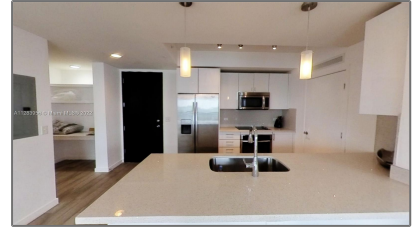

Residential Lease For Rent

828 Sqft - 999 SW 1st Ave # 2915, Miami, Florida
33130

Basic

Property Type: **Residential Lease**

Listing Type: **For Rent**

Listing ID: **A11283958**

Price: **\$3,600**

Bedrooms: **1**

Zipcode: **33130**

Street: **999 SW 1st Ave #
2915**

Building Name: **NINE AT MARY
BRICKELL VIL**

Floor Number: **0**

Features

✓ Swimming Pool: **Above Ground**

✓ Heating System: **Central**

✓ Cooling System: **Central Air**