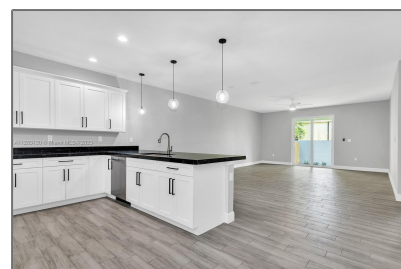

Residential Lease For Rent

2,000 Sqft - 1515 SW 27th Ct # 1515, Fort
Lauderdale, Florida 33315

Basic

Property Type: **Residential Lease**

Listing Type: **For Rent**

Listing ID: **A11283130**

Price: **\$3,700**