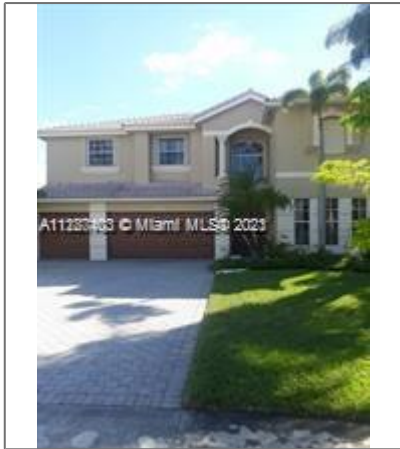

# Residential Lease For Rent

300 Sqft - 693 SW 168th Ter # 693, Pembroke Pines, Florida 33027

## Basic

Property Type: **Residential Lease**

Listing Type: **For Rent**

Listing ID: **A11287403**

Price: **\$1,500**

Bedrooms: **1**

Bathrooms: **1**

Square Footage: **300 Sqft**

Year Built: **1998**

Lot Area: **10,725 Sqft**