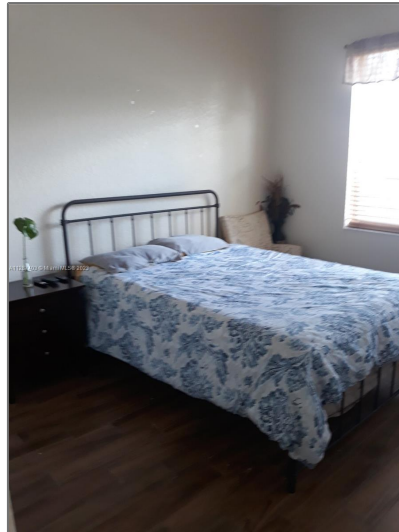

# Residential Lease For Rent

300 Sqft - 693 SW 168th Ter # 693, Pembroke Pines, Florida 33027

## Basic

Property Type: **Residential Lease**

Listing Type: **For Rent**

Listing ID: **A11287403**

Price: **\$1,500**

Bedrooms: **1**

Bathrooms: **1**

Square Footage: **300 Sqft**