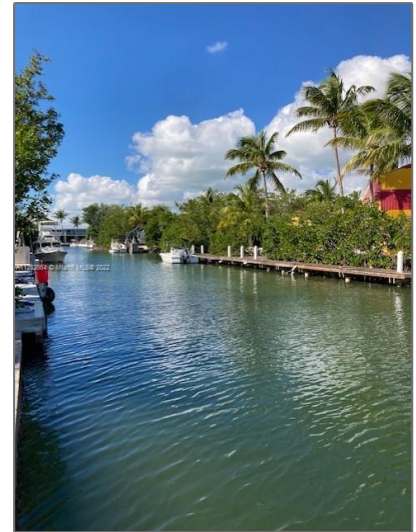

# Land/boat Docks For Sale

- 28505 Jolly Roger Drive, OTHER FL Key, Florida  
33042