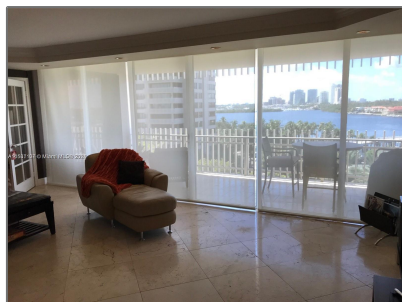

Residential Lease For Rent

1,642 Sqft - 2 Grove Isle Dr # B708, Miami,
Florida 33133

Basic

Property Type: **Residential Lease**

Listing Type: **For Rent**

Listing ID: **A11131127**

Price: **\$5,600**

Bedrooms: **2**

Zipcode: **33133**

Street: **2 Grove Isle Dr #
B708**

Building Name: **GROVE ISLE
CONDO**

Floor Number: **0**

Features

- ✓ Swimming Pool: **In Ground**
- ✓ Heating System: **Electric**
- ✓ Furnished: **Unfurnished**