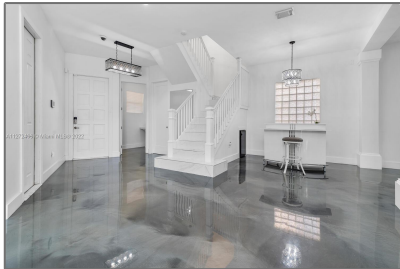

Residential Lease For Rent

2,537 Sqft - 1086 Satinleaf St, Hollywood, Florida
33019

Basic

Property Type: **Residential Lease**

Listing Type: **For Rent**

Listing ID: **A11272406**

Price: **\$7,000**

Bedrooms: **4**