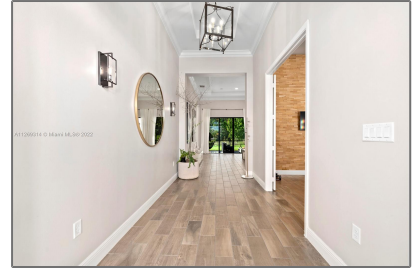

Residential For Sale

3,569 Sqft - 5310 Chesterfield Drive, Ave Maria,
Florida 34142

Basic

Property Type:	Residential
Listing Type:	For Sale
Listing ID:	A11269314
Price:	\$799,900
Bedrooms:	4
Bathrooms:	4
Square Footage:	3,569 Sqft
Year Built:	2016
Lot Area:	14,000 Sqft