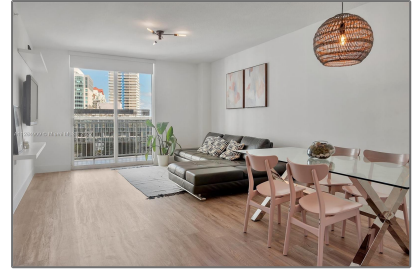

Residential For Sale

838 Sqft - 1250 S Miami Ave # 2310, Miami, Florida 33130

Basic

Property Type:	Residential
Listing Type:	For Sale
Listing ID:	A11284909
Price:	\$440,000
Bedrooms:	1
Bathrooms:	1
Half Bathrooms:	1
Square Footage:	838 Sqft
Year Built:	2004

Address

Country:	US
State:	FL
County:	Miami-Dade County
City:	Miami
Zipcode:	33130
Street:	1250 S Miami Ave # 2310
Building Name:	VUE AT BRICKELL CONDO
Floor Number:	0

Features

✓ Heating System:	Central
✓ Cooling System:	Central Air
✓ View:	Other View, Skyline
✓ Pet Allowed:	Restrictions Or Possible Restrictions
✓ Furnished:	Furnished