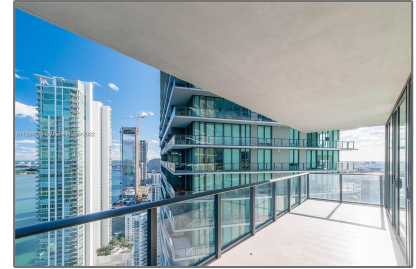

Residential Lease For Rent

1,646 Sqft - 650 NE 32nd St # 2101, Miami,
Florida 33137

Basic

Property Type: **Residential Lease**

Listing Type: **For Rent**

Listing ID: **A11284848**

Price: **\$8,000**

Bedrooms: **3**