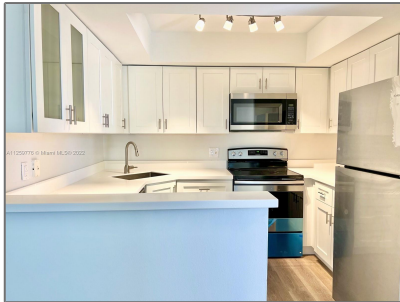

## Basic

Property Type: **Residential Lease**

Listing Type: **For Rent**

Listing ID: **A11259776**

Price: **\$2,720**

Bedrooms: **3**

Bathrooms: **3**

Square Footage: **1,326 Sqft**