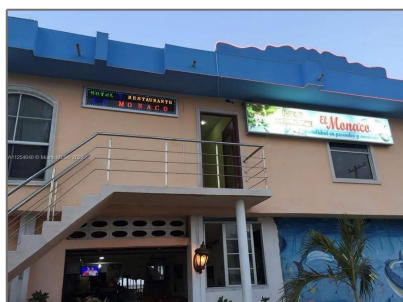

# Commercial Sale For Sale

- Carrera 6 N0 9-15. La Isla del Rosario

## Basic

Property Type: **Commercial Sale**

Listing Type: **For Sale**

Listing ID: **A11254648**

Price: **\$2,200,000**

Lot Area: **11,638 Sqft**