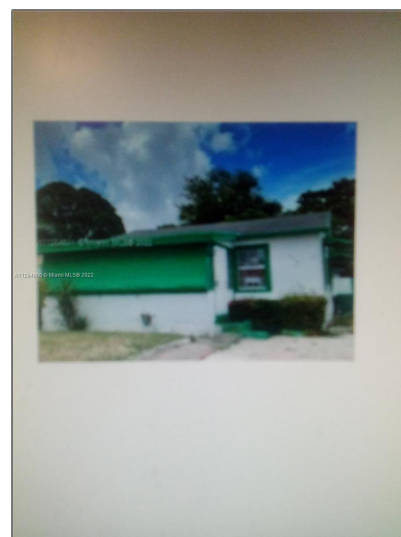

# Residential For Sale

572 Sqft - 648 W 10th St, Riviera Beach, Florida  
33404

## Basic

Property Type:	<b>Residential</b>
Listing Type:	<b>For Sale</b>
Listing ID:	<b>A11284860</b>
Price:	<b>\$200,000</b>
Bedrooms:	<b>2</b>
Bathrooms:	<b>1</b>
Square Footage:	<b>572 Sqft</b>
Year Built:	<b>1954</b>
Lot Area:	<b>5,048 Sqft</b>