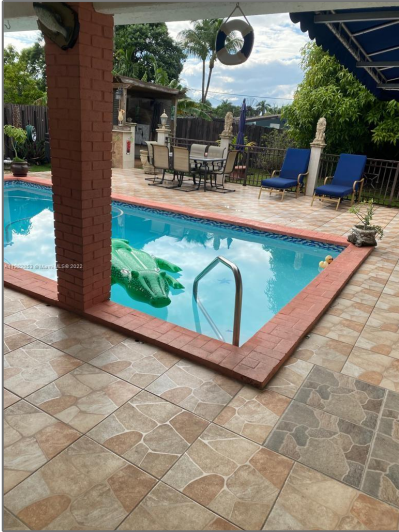

Residential For Sale

1,906 Sqft - 19720 GULFSTREAM RD, Cutler Bay,
Florida 33157

Basic

| | |
|-----------------|--------------------|
| Property Type: | Residential |
| Listing Type: | For Sale |
| Listing ID: | A11282853 |
| Price: | \$650,000 |
| Bedrooms: | 4 |
| Bathrooms: | 3 |
| Square Footage: | 1,906 Sqft |
| Year Built: | 1960 |
| Lot Area: | 10,153 Sqft |