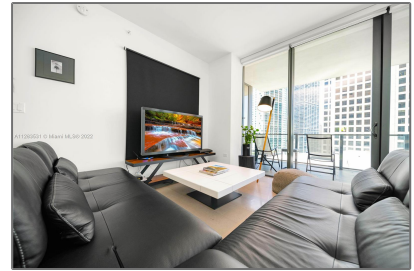

Residential Lease For Rent

1,265 Sqft - 68 SE 6th St # 1201, Miami, Florida
33131

Basic

Property Type: **Residential Lease**

Listing Type: **For Rent**

Listing ID: **A11283531**

Price: **\$6,500**

Bedrooms: **2**