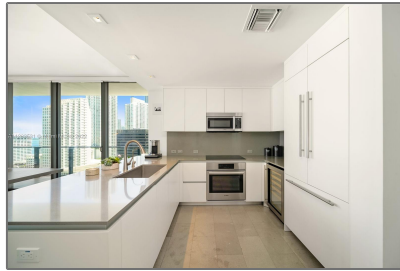

Residential Lease For Rent

1,265 Sqft - 68 SE 6th St # 1201, Miami, Florida
33131

Basic

Property Type: **Residential Lease**

Listing Type: **For Rent**

Listing ID: **A11283531**

Price: **\$6,500**

Bedrooms: **2**