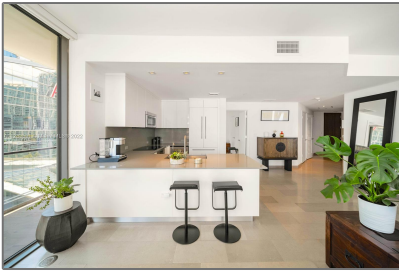

Residential Lease For Rent

1,265 Sqft - 68 SE 6th St # 1201, Miami, Florida
33131

Basic

Property Type: **Residential Lease**

Listing Type: **For Rent**

Listing ID: **A11283531**

Price: **\$6,500**

Bedrooms: **2**