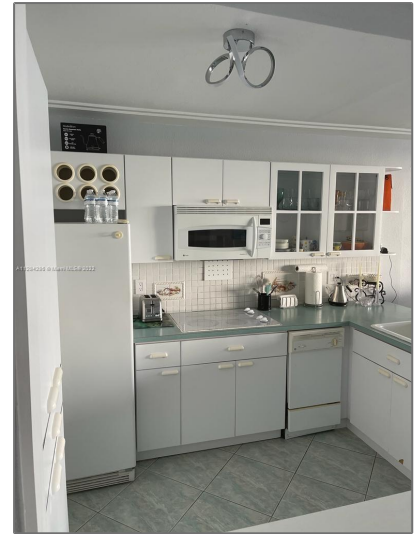

# Residential Lease For Rent

832 Sqft - 3180 S Ocean Dr # 702, Hallandale  
Beach, Florida 33009