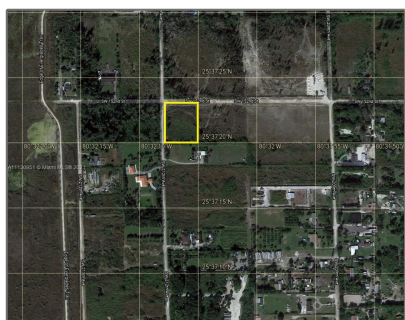

Commercial Land For Sale

- 15201 SW 212 ave, Miami, Florida 33187

Basic

Property Type: **Commercial Land**

Listing Type: **For Sale**

Listing ID: **A11120951**

Price: **\$280,000**

Lot Area: **79,715 Sqft**

Address

Country: **US**

State: **FL**

County: **Miami-Dade County**

City: **Miami**

Zipcode: **33187**

Street: **15201 SW 212 ave**

Floor Number: **0**