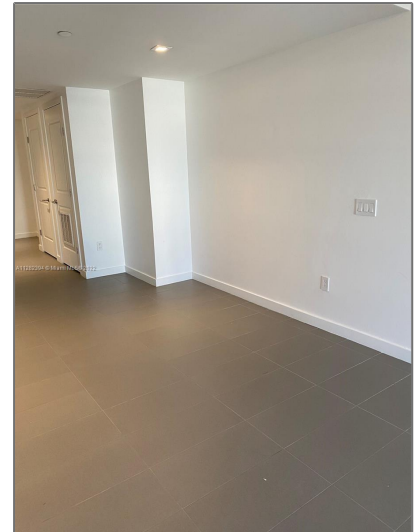

Residential Lease For Rent

580 Sqft - 1600 NE 1st Ave # 1402, Miami, Florida 33132

Basic

Property Type: **Residential Lease**

Listing Type: **For Rent**

Listing ID: **A11282394**

Price: **\$2,600**

Bathrooms: **1**

Square Footage: **580 Sqft**

Year Built: **2018**

Address

Country: **US**

State: **FL**

County: **Miami-Dade County**

City: **Miami**

Zipcode: **33132**

Street: **1600 NE 1st Ave # 1402**

Building Name: **CANVAS CONDO**

Features

✓ Swimming Pool: **Community, In Ground**

✓ Heating System: **Central**

✓ View: **Ocean, Water**

✓ Furnished: **Unfurnished**

Floor Number: