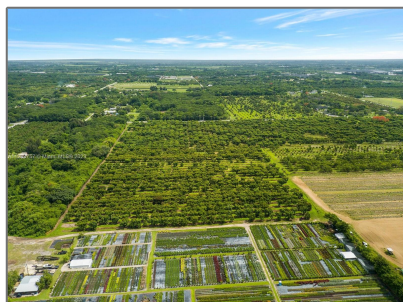

# Commercial Land For Sale

- 15000 SW 235 Street, Homestead, Florida 33032

## Basic

Property Type: **Commercial Land**

Listing Type: **For Sale**

Listing ID: **A11283757**

Price: **\$1,337,700**

Lot Area: **448,232 Sqft**