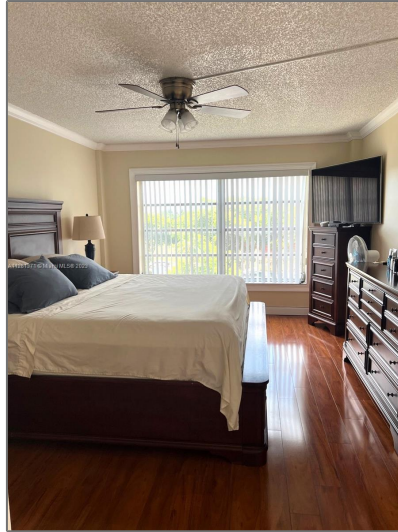

Residential For Sale

1,016 Sqft - 4174 Inverrary Dr # 514, Lauderdalehill, Florida 33319

Basic

Property Type:	Residential
Listing Type:	For Sale
Listing ID:	A11281371
Price:	\$150,000
Bedrooms:	2
Bathrooms:	2
Square Footage:	1,016 Sqft
Year Built:	1974