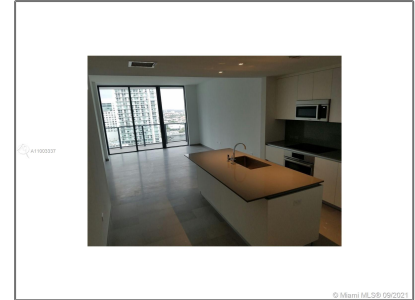

Residential For Sale

810 Sqft - 68 SE 6th St # 1906, Miami, Florida
33131

Basic

Property Type:	Residential
Listing Type:	For Sale
Listing ID:	A11003337
Price:	\$635,000
Bedrooms:	1
Bathrooms:	1
Half Bathrooms:	1
Square Footage:	810 Sqft
Year Built:	2016
Lot Area:	810 Sqft

Address

Country:	US
State:	FL
County:	Miami-Dade County
City:	Miami
Zipcode:	33131
Street:	68 SE 6th St # 1906
Building Name:	Reach at Brickell City

Features

<input checked="" type="checkbox"/>	Heating System:	Central
<input checked="" type="checkbox"/>	Cooling System:	Central Air
<input checked="" type="checkbox"/>	View:	River, Skyline
<input checked="" type="checkbox"/>	Pet Allowed:	Restrictions Or Possible Restrictions
<input checked="" type="checkbox"/>	Furnished:	Unfurnished