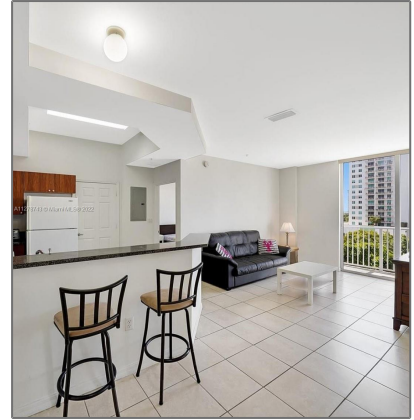

# Residential Lease For Rent

764 Sqft - 115 SW 11th St # 902, Miami, Florida 33130