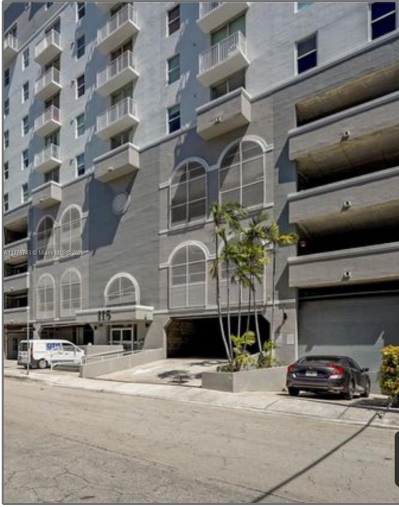

# Residential Lease For Rent

764 Sqft - 115 SW 11th St # 902, Miami, Florida 33130