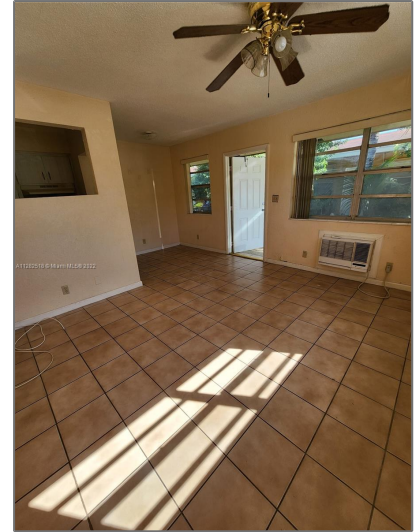

Residential Lease For Rent

2,739 Sqft - 836 NW 2nd Ave # 1, Fort
Lauderdale, Florida 33311

Basic

Property Type: **Residential Lease**

Listing Type: **For Rent**

Listing ID: **A11282518**

Price: **\$1,325**

Bedrooms: **1**

Bathrooms: **1**

Square Footage: **2,739 Sqft**

Year Built: **1953**

Lot Area: **6,750 Sqft**

Address

Country: **US**

State: **FL**

County: **Broward County**