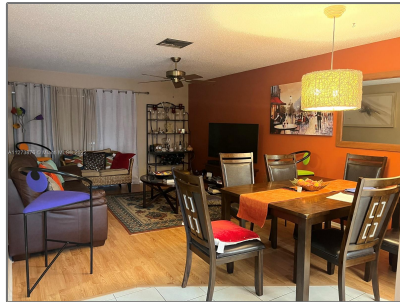

Residential For Sale

895 Sqft - 2616 Emory Dr E # C, West Palm Beach, Florida 33415

Basic

Property Type: **Residential**

Listing Type: **For Sale**

Listing ID: **A11273876**

Price: **\$160,000**

Bedrooms: **2**