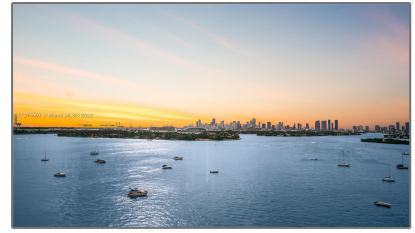

# Residential Lease For Rent

658 Sqft - 1250 West Ave # 15E, Miami Beach,  
Florida 33139

## Address

Country: **US**

State: **FL**

County: **Miami-Dade County**

City: **Miami Beach**

Zipcode: **33139**

Street: **1250 West Ave #  
15E**

Building Name: **BAY GARDEN  
MANOR CONDO**