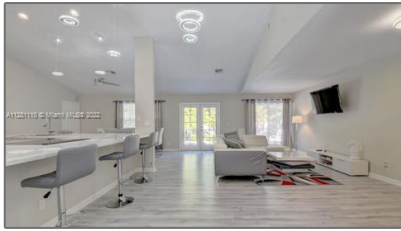

Residential Lease For Rent

2,140 Sqft - 1084 Raintree Ln # 1084, Wellington,
Florida 33414

Basic

Property Type: **Residential Lease**

Listing Type: **For Rent**

Listing ID: **A11281110**

Price: **$12,500**

Bedrooms: **3**

Bathrooms: **2**

Half Bathrooms: **1**

Square Footage: **2,140 Sqft**

Year Built: **1997**

Lot Area: **9,327 Sqft**

Features

✓ Swimming Pool: Heated, Private, Above Ground

✓ Heating System: Electric

✓ Cooling System: Electric

✓ Fence: Fence

✓ Pet Allowed: Restrictions Or Possible Restrictions

✓ Furnished: Furnished

Address

Country: **US**

State: **FL**

County: **Palm Beach County**

City: **Wellington**

Zipcode: **33414**

Street: **1084 Raintree Ln #
1084**

Building Name: **SUGAR POND
MANOR OF WELLI**

Floor Number: **0**