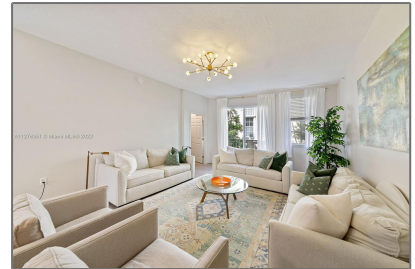

Residential Lease For Rent

1,580 Sqft - 2067 S Ocean Dr, Hallandale Beach,
Florida 33009

Basic

Property Type: **Residential Lease**

Listing Type: **For Rent**

Listing ID: **A11278351**

Price: **\$7,000**

Bedrooms: **3**

Bathrooms: **3**

Square Footage: **1,580 Sqft**

Year Built: **2002**

Address

Country: **US**

State: **FL**

County: **Broward County**

City: **Hallandale Beach**