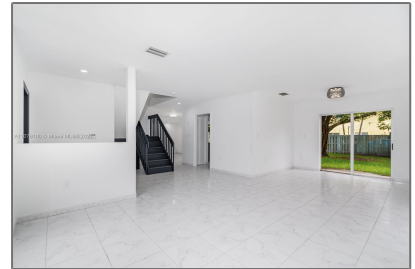

# Residential For Sale

2,358 Sqft - 11706 SW 142nd Pl, Miami, Florida  
33186

## Address

Country:	<b>US</b>
State:	<b>FL</b>
County:	<b>Miami-Dade County</b>
City:	<b>Miami</b>
Zipcode:	<b>33186</b>
Street:	<b>11706 SW 142nd Pl</b>
Building Name:	<b>VANESSA RANCH</b>
Floor Number:	<b>0</b>