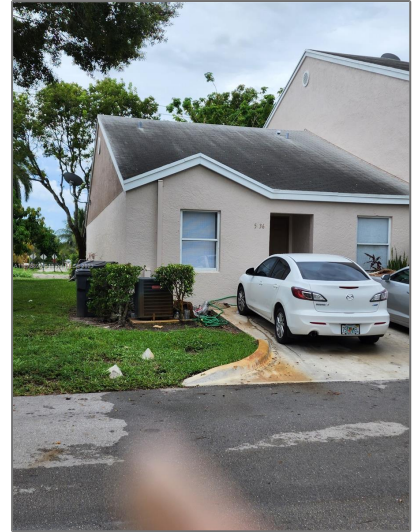

# Residential For Sale

1,226 Sqft - 5136 Pine Abbey Dr S # 5136, West  
Palm Beach, Florida 33415

## Basic

Property Type:	<b>Residential</b>
Listing Type:	<b>For Sale</b>
Listing ID:	<b>A11278898</b>
Price:	<b>\$309,900</b>
Bedrooms:	<b>3</b>
Bathrooms:	<b>2</b>
Square Footage:	<b>1,226 Sqft</b>
Year Built:	<b>1996</b>