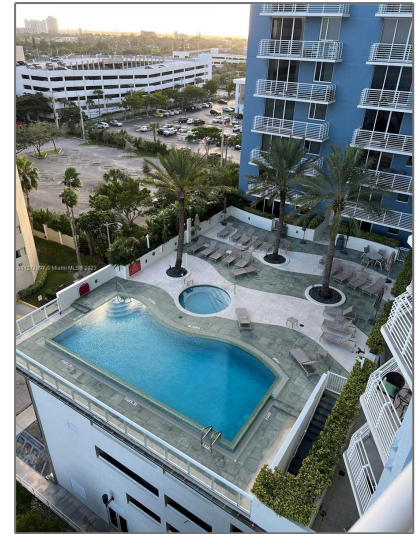

Residential Lease For Rent

1,175 Sqft - 1551 N Flagler Dr # 1016, West Palm Beach, Florida 33401

Basic

Property Type: **Residential Lease**

Listing Type: **For Rent**

Listing ID: **A11277897**

Price: **\$3,800**

City: **West Palm Beach**

Zipcode: **33401**

Street: **1551 N Flagler Dr # 1016**

Features

✓ Swimming Pool: **Community**

✓ Heating System: **Central**

✓ Cooling System: **Central Air, Ceiling Fan(s)**

✓ Furnished: **Unfurnished**