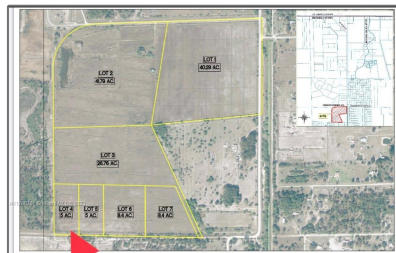

Commercial Land For Sale

- 2588 Christopher Lane, Clewiston, Florida 33440

Lot #4 is SOLD
Not available