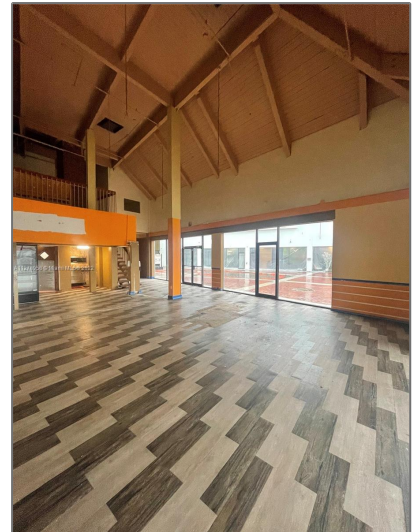

## Basic

Property Type: **Commercial Sale**

Listing Type: **For Sale**

Listing ID: **A11278958**

Price: **\$10,200**

Year Built: **1985**

Lot Area: **459,558 Sqft**