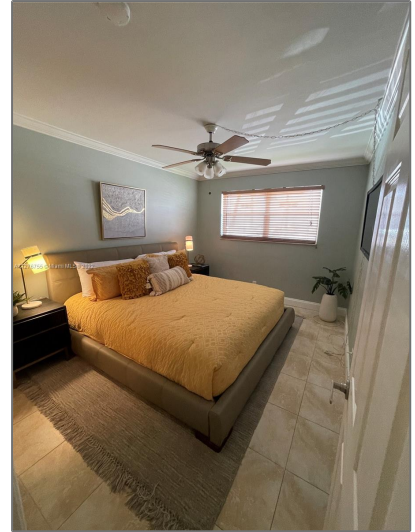

Residential Lease For Rent

800 Sqft - 4050 NE 12th Ter # 1, Oakland Park,
Florida 33334

Basic

Property Type: **Residential Lease**

Listing Type: **For Rent**

Listing ID: **A11276755**

Price: **\$2,100**

Bedrooms: **2**