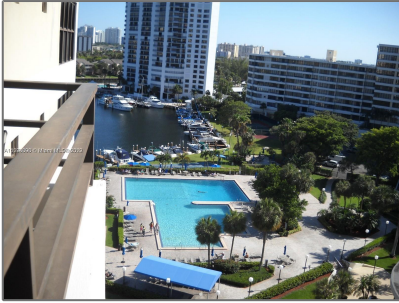

Residential For Sale

1,280 Sqft - 2500 Parkview Dr # 1120, Hallandale Beach, Florida 33009

Basic

Property Type: **Residential**

Listing Type: **For Sale**

Listing ID: **A11278696**

Price: **\$410,000**

Bedrooms: **2**