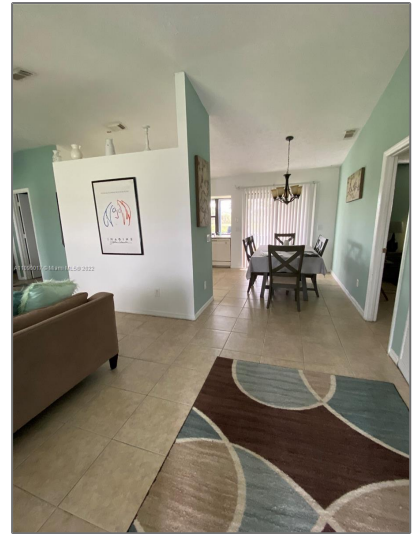

Residential For Sale

1,551 Sqft - 2545 SW National Cir, Port St. Lucie,
Florida 34953

Basic

| | |
|-----------------|--------------------|
| Property Type: | Residential |
| Listing Type: | For Sale |
| Listing ID: | A11090017 |
| Price: | \$299,000 |
| Bedrooms: | 3 |
| Bathrooms: | 2 |
| Square Footage: | 1,551 Sqft |
| Year Built: | 1989 |
| Lot Area: | 10,000 Sqft |